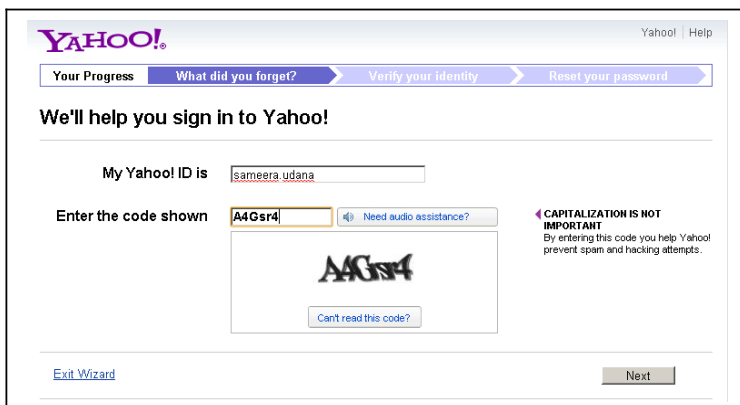

How to Recover Your Account – Yahoo

Click on “I can’t access my account” on the login page

Select type of problem you're experiencing

Let assume if you forgot password

Enter your yahoo ID .

YAHOO! Yahoo! | Help

Your Progress What did you forget? Verify your identity Reset your password

Please select an option to reset your password
We'll send you a message with a special link or code that will allow you to reset your password.