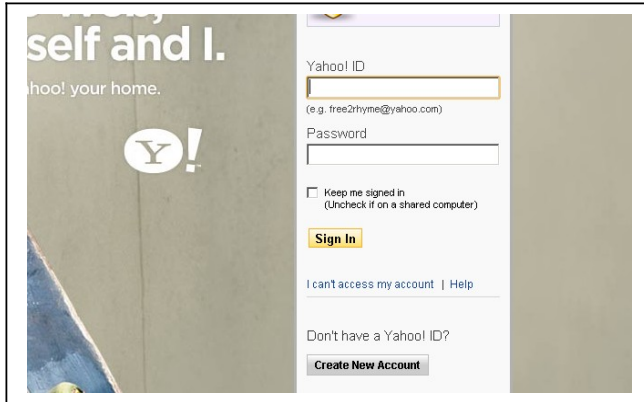

How to Recover Your Account – Yahoo

Click on “I can’t access my account” on the login page

Select type of problem you're experiencing

Let assume if you forgot password

Enter your yahoo ID .

YAHOO! Yahoo! | Help

Your Progress What did you forget? Verify your identity Reset your password

Please select an option to reset your password
We'll send you a message with a special link or code that will allow you to reset your password.

champika_klm@yahoo.com

I can't access any of the above

[Exit Wizard](#)

If you could not access your secondary email select I can't access any of the above option and proceed.

You should remember two secret questions and answers in order to complete this section.