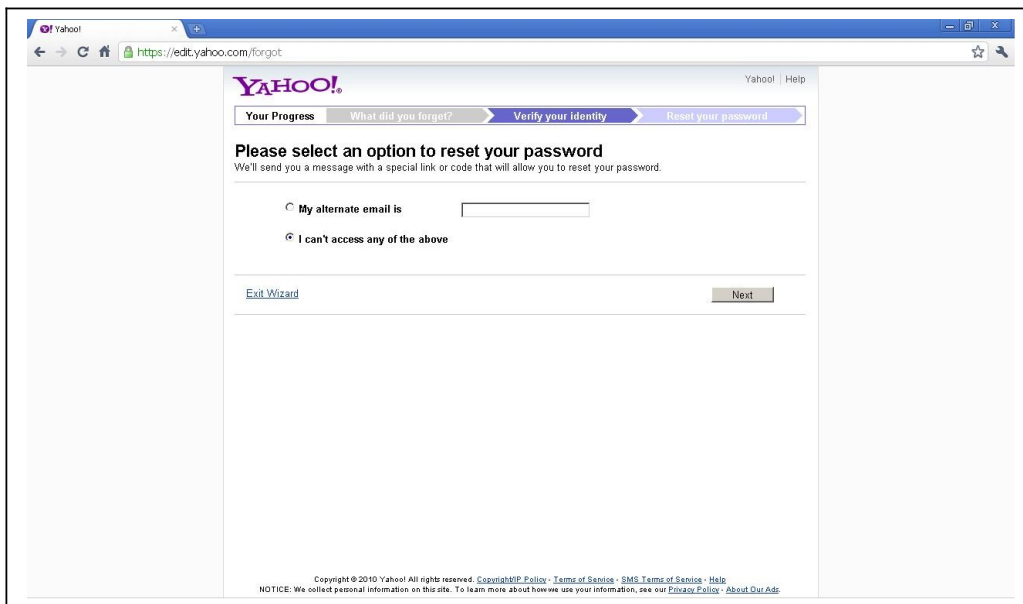

Your only hope is the security question and the correct answer..