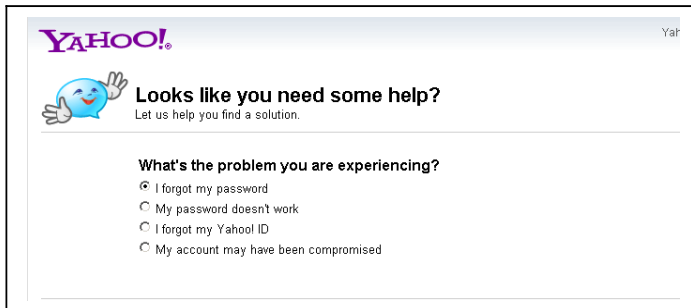

How to Recover Your Account – Yahoo

Click on “I can’t access my account” on the login page

Select type of problem you're experiencing

Let assume if you forgot password

Enter your yahoo ID .

YAHOO! Yahoo! | Help

Your Progress What did you forget? Verify your identity Reset your password

Please select an option to reset your password
We'll send you a message with a special link or code that will allow you to reset your password.