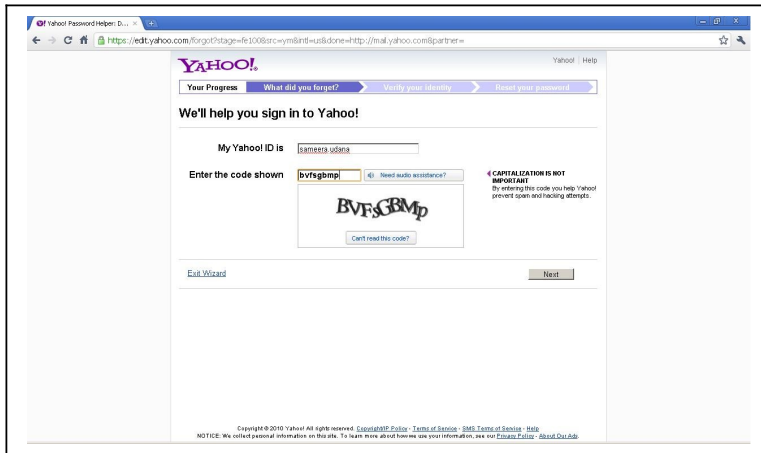

Then enter your YahooID and verify you are a human.

In case you were careless to create an alternate e-mail